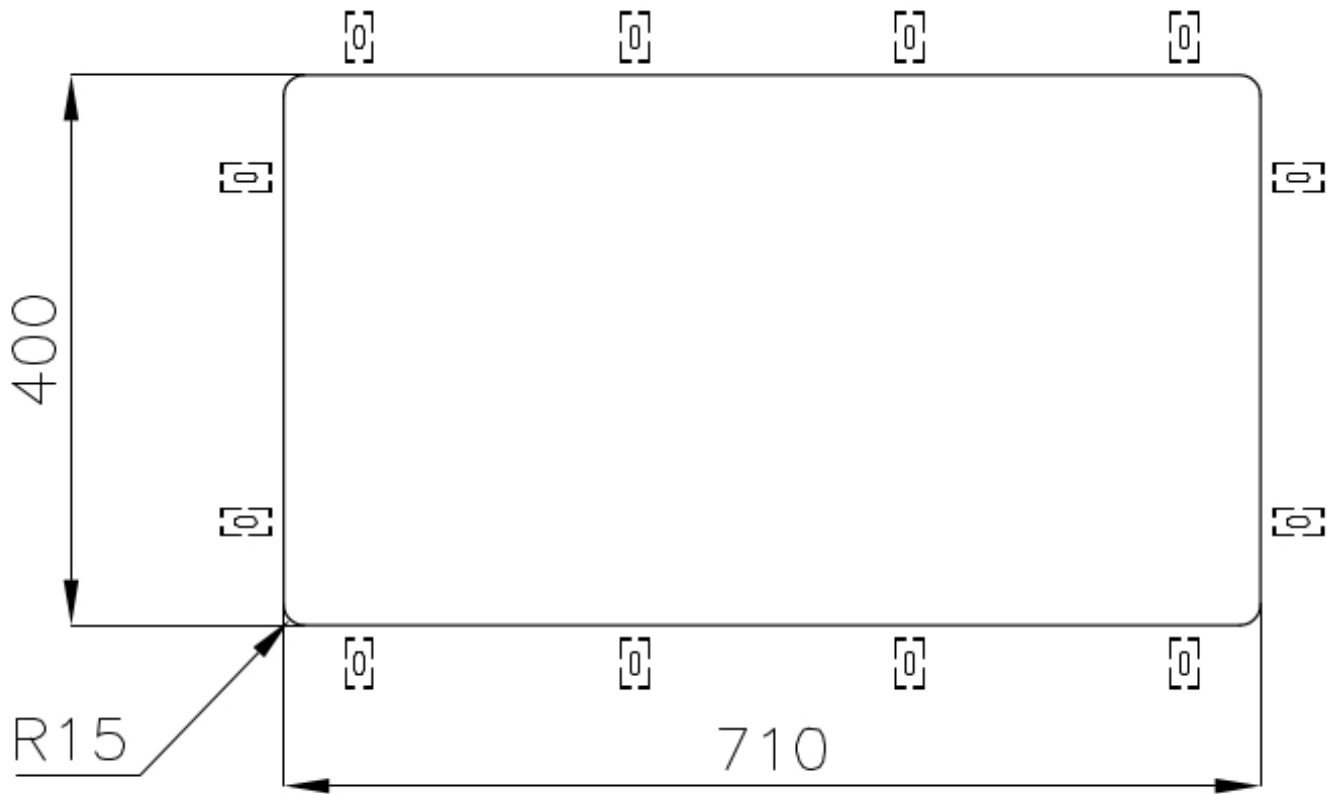

Sink KE - R15

Kitchen Sinks

Code: 2157 850

DETAILS

Edge/Installation Type	Undermount
Finish	Foster brushed
Material	AISI 304 stainless steel
Texture	Foster brushed
Base	80 cm
Dimensions	750 x 440 mm
Standard fittings	Fixing hooks, gasket, drain, overflow and siphon, boxed packing
Mixer holes	No standard holes
Built-in hole	View technical data sheet

Drainer No

Width 75 cm

Bowl dimension 710 x 400 mm

Number of bowls 1 bowl

Waste fitting 3,5" drain

FEATURES

Basket 3,5" waste fitting The drain is equipped with a large 3.5" drain, with the practical basket cap that prevents the discharge of solid parts.

High thickness 1mm thick steel. A significant thickness, which guarantees the maximum sturdiness and durability.

Perimetral overflow The overflow is always a security on the Foster sinks that prevents the overflow of water in case of oversights. The perimeter drain solution improves aesthetics thanks to its square and essential shape.

Small radius Bowls with squared shapes with a modern design and an increased capacity, for a minimal aesthetics connected with an extreme practicality.

TECHNICAL DATA

Cut out size
Dimensioni per foratura top